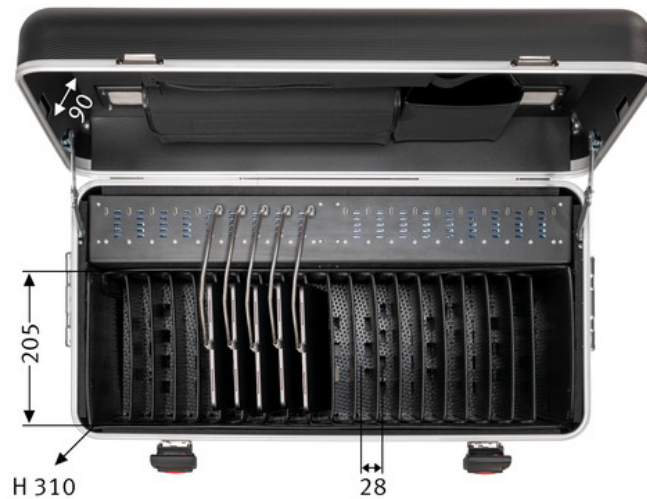

PARAPROJECT®

Case UC20 UltraCharge

Protect , Charge , Transport

- integrated temperature sensor protects from overheating
- automatic switch-off of charging function at a temperature over 50°C inside the case